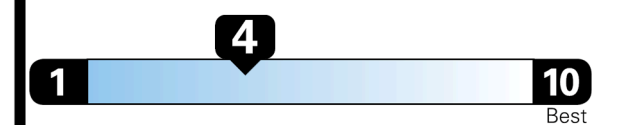

EPA DOT Fuel Economy and Environment

Gasoline Vehicle

Fuel Economy

19 MPG
combined city/hwy

17 MPG
city

23 MPG
highway

5.3 gallons per 100 miles

Compact Cars range from 17 to 116 MPG. The best vehicle rates 146 MPGe.

You spend $7,250
more in fuel costs over 5 years
compared to the average new vehicle.

Annual fuel cost $3,350

Fuel Economy & Greenhouse Gas Rating (tailpipe only)

Smog Rating (tailpipe only)