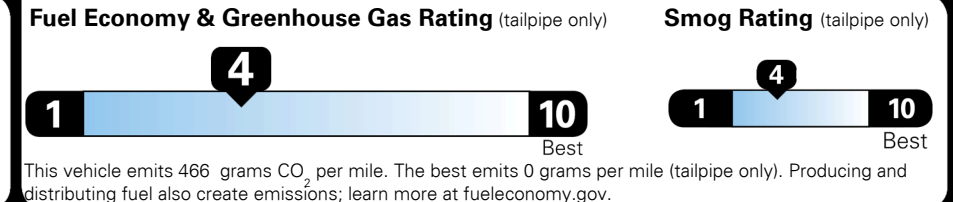

Additional Standard Features

- Carpeted Floor Mats

Full Tank of Gas

GENESIS WARRANTY

- 5-year / 60,000-mile New Vehicle Warranty*
- 10-year / 100,000-mile Powertrain Warranty*
- 7-year / Unlimited-mile Anti-perforation Warranty*
- Limited warranties, see dealer for details

Manufacturer's Suggested Retail Price: $55,600.00

ADDED FEATURES:

- *VIK BLACK(PH3) Paint $650.00
- Accessories
- *Cargo Blocks $40.00
- *Reversible Cargo Tray $195.00
- *First Aid Kit $65.00
- *Mudguards $170.00
- *NFC Key Card $30.00

SOLD TO: IL704 SHIPPED TO: IL704
GENESIS OF NORTH AURORA
204 HANSEN BOULEVARD
NORTH AURORA IL 60542

VIN: KMTG54SE5TU169719	EXTERIOR COLOR: VIK BLACK	INTERIOR/SEAT COLOR: OBSIDIAN BLACK/OBSIDIAN
MODEL: R0472A65	PORT OF ENTRY: TC	TRANSPORT: TRUCK
EMISSIONS: This vehicle is certified to meet emission requirements in all 50 states		ACCESSORY WEIGHT: 11 lbs./ 5 kgs.

Inland Freight & Handling : $1,395.00

TOTAL PRICE: $58,145.00

EPA DOT Fuel Economy and Environment

Gasoline Vehicle

Fuel Economy

19 MPG
combined city/hwy

17 MPG
city

23 MPG
highway

5.3 gallons per 100 miles

Compact Cars range from 17 to 116 MPG. The best vehicle rates 146 MPGe.

You spend $8,000
more in fuel costs over 5 years compared to the average new vehicle.

Annual fuel cost $3,300

Actual results will vary for many reasons, including driving conditions and how you drive and maintain your vehicle. The average new vehicle gets 29 MPG and costs $8,500 to fuel over 5 years. Cost estimates are based on 15,000 miles per year at $ 4.15 per gallon. MPGe is miles per gasoline gallon equivalent. Vehicle emissions are a significant cause of climate change and smog.

fueleconomy.gov
Calculate personalized estimates and compare vehicles

GOVERNMENT 5-STAR SAFETY RATINGS

This vehicle has not been rated by the government for overall vehicle score, frontal crash, side crash or rollover risk.

Source: National Highway Traffic Safety Administration (NHTSA).
www.safercar.gov or 1-888-327-4236

Manufacturer's suggested retail price includes manufacturer's recommended pre-delivery service. Gasoline license and title fees state and local taxes and dealer installed options and accessories are not included in the manufacturer's suggested retail price. This label has been affixed to this vehicle by Genesis Motor America, pursuant to the requirements of 15 U.S.C. 1231 et seq. which prohibits its removal or alteration prior to delivery to the ultimate purchaser.

PARTS CONTENT INFORMATION

FOR VEHICLES IN THIS CARLINE: U.S./CANADIAN PARTS CONTENT: 5 %

MAJOR SOURCES OF FOREIGN PARTS CONTENT: KOREA: 80 %

FOR THIS VEHICLE: FINAL ASSEMBLY POINT: ULSAN, KOREA

COUNTRY OF ORIGIN:

ENGINE: KOREA TRANSMISSION: KOREA

Note: Parts content does not include final assembly, distribution, or other non-parts costs.