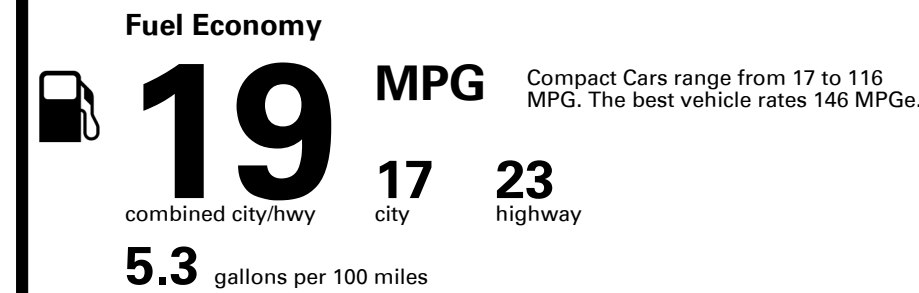

TOTAL PRICE: \$58,170.00

EPA DOT Fuel Economy and Environment

Gasoline Vehicle

You spend \$8,000
more in fuel costs over 5 years compared to the average new vehicle.

Annual fuel cost \$3,300

Fuel Economy & Greenhouse Gas Rating (tailpipe only)