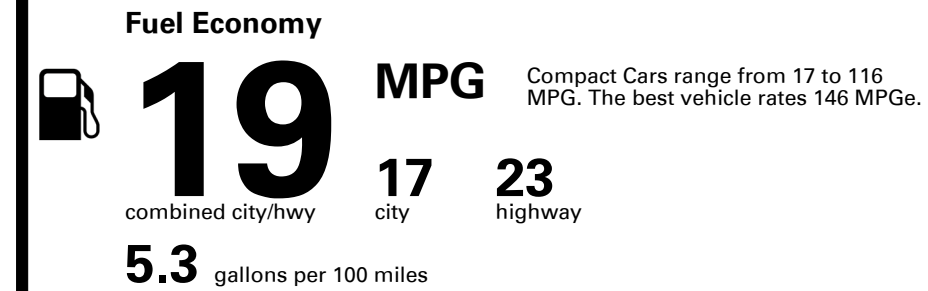

Inland Freight & Handling : \$1,395.00

TOTAL PRICE: \$58,145.00

EPA DOT Fuel Economy and Environment

Gasoline Vehicle

You spend \$8,000
more in fuel costs over 5 years compared to the average new vehicle.