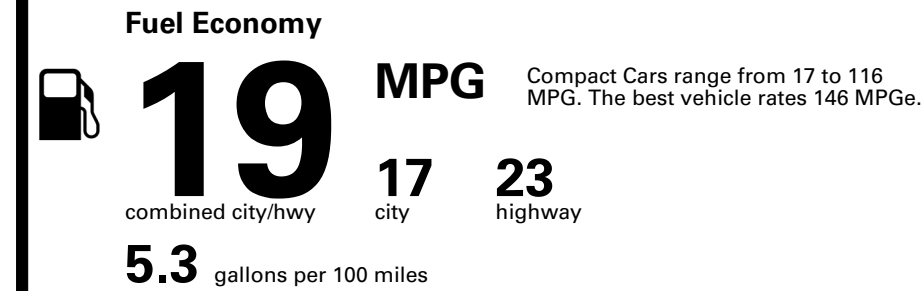

Inland Freight & Handling : \$1,395.00

TOTAL PRICE: \$58,210.00

EPA DOT Fuel Economy and Environment

Gasoline Vehicle

You spend \$8,000
more in fuel costs over 5 years
compared to the average new vehicle.