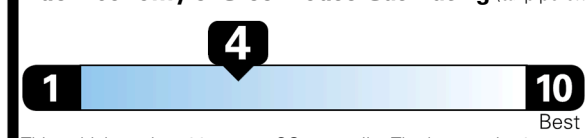

Fuel Economy & Greenhouse Gas Rating (tailpipe only)