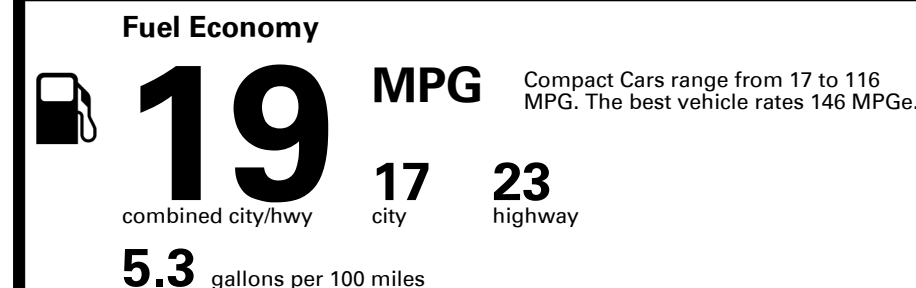

MULTIMEDIA & TECHNOLOGY

- 10.25" Navigation System
- AM / FM / SiriusXM® Radio / HD Radio™
- SiriusXM® Radio w/ 90-day trial subscription; Not Available in AK & HI
- Apple CarPlay® and Android Auto™
- Lexicon® Premium Audio
- Wireless Phone Charger
- Genesis Digital Key

Additional Standard Features

- Carpeted Floor Mats

Full Tank of Gas

GENESIS WARRANTY

- 5-year / 60,000-mile New Vehicle Warranty*
- 10-year / 100,000-mile Powertrain Warranty*
- 7-year / Unlimited-mile Anti-perforation Warranty*
- Limited warranties, see dealer for details

Manufacturer's Suggested Retail Price: $55,000.00

ADDED FEATURES:

- *SAVILE SILVER(SSS) Paint $650.00
- Accessories
- *Cargo Blocks $40.00
- *Reversible Cargo Tray $195.00
- *First Aid Kit $65.00
- *Mudguards $160.00
- *NFC Key Card $30.00

SOLD TO: NJ713
GENESIS OF DENVERVILLE
3103 STATE ROUTE 10 EAST
DENVERVILLE NJ 07834

SHIPPED TO: NJ713

VIN: KMTG54SE6TU162522	EXTERIOR COLOR: SAVILE SILVER	INTERIOR/SEAT COLOR: FOG GRAY TWO TONE/FOG
MODEL: R0472A65	PORT OF ENTRY: PH	TRANSPORT: TRUCK
EMISSIONS: This vehicle is certified to meet emission requirements in all 50 states		ACCESSORY WEIGHT: 11 lbs./ 5 kgs.

Inland Freight & Handling : $1,395.00

TOTAL PRICE: $57,535.00

EPA DOT Fuel Economy and Environment

Gasoline Vehicle

You spend $8,000
more in fuel costs over 5 years compared to the average new vehicle.

Annual fuel cost $3,300

Fuel Economy & Greenhouse Gas Rating (tailpipe only)

Smog Rating (tailpipe only)

This vehicle emits 466 grams CO₂ per mile. The best emits 0 grams per mile (tailpipe only). Producing and distributing fuel also create emissions; learn more at fueleconomy.gov.

Actual results will vary for many reasons, including driving conditions and how you drive and maintain your vehicle. The average new vehicle gets 29 MPG and costs $8,500 to fuel over 5 years. Cost estimates are based on 15,000 miles per year at $ 4.15 per gallon. MPGe is miles per gasoline gallon equivalent. Vehicle emissions are a significant cause of climate change and smog.

fueleconomy.gov

Calculate personalized estimates and compare vehicles

GOVERNMENT 5-STAR SAFETY RATINGS

This vehicle has not been rated by the government for overall vehicle score, frontal crash, side crash or rollover risk.

Source: National Highway Traffic Safety Administration (NHTSA).
www.safercar.gov or 1-888-327-4236

Manufacturer's suggested retail price includes manufacturer's recommended pre-delivery service. Gasoline license and title fees state and local taxes and dealer installed options and accessories are not included in the manufacturer's suggested retail price. This label has been affixed to this vehicle by Genesis Motor America, pursuant to the requirements of 15 U.S.C. 1231 et seq. which prohibits its removal or alteration prior to delivery to the ultimate purchaser.

PARTS CONTENT INFORMATION

FOR VEHICLES IN THIS CARLINE:	U.S./CANADIAN PARTS CONTENT:	5 %
MAJOR SOURCES OF FOREIGN PARTS CONTENT:	KOREA:	80 %
FOR THIS VEHICLE:	FINAL ASSEMBLY POINT:	ULSAN, KOREA
	COUNTRY OF ORIGIN:	
ENGINE:	KOREA	TRANSMISSION:
		KOREA

Note: Parts content does not include final assembly, distribution, or other non-parts costs.