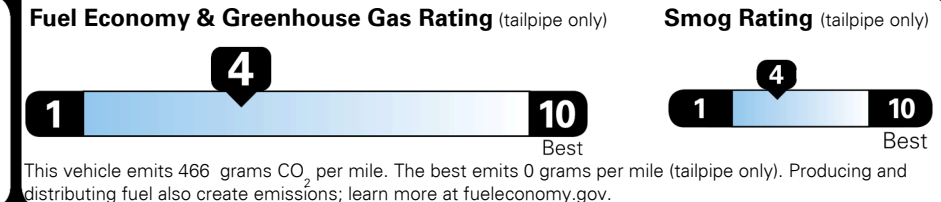

## EPA DOT Fuel Economy and Environment

Gasoline Vehicle

**You spend \$8,000**  
 more in fuel costs over 5 years compared to the average new vehicle.

**Annual fuel cost \$3,300**

Actual results will vary for many reasons, including driving conditions and how you drive and maintain your vehicle. The average new vehicle gets 29 MPG and costs \$8,500 to fuel over 5 years. Cost estimates are based on 15,000 miles per year at \$ 4.15 per gallon. MPGe is miles per gasoline gallon equivalent. Vehicle emissions are a significant cause of climate change and smog.