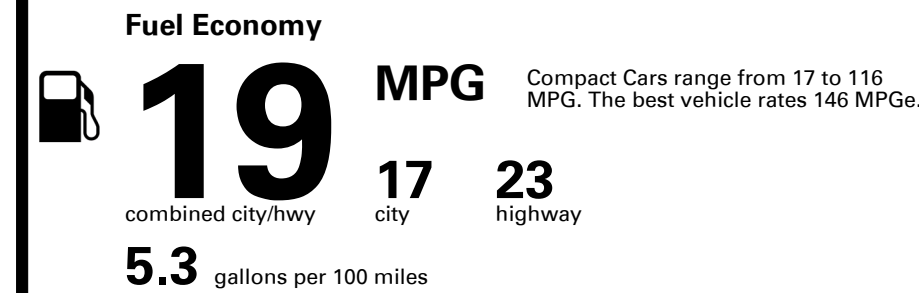

## EPA DOT Fuel Economy and Environment

Gasoline Vehicle

**You spend \$8,000**  
 more in fuel costs over 5 years compared to the average new vehicle.

**Annual fuel cost \$3,300**

Actual results will vary for many reasons, including driving conditions and how you drive and maintain your vehicle. The average new vehicle gets 29 MPG and costs \$8,500 to fuel over 5 years. Cost estimates are based on 15,000 miles per year at \$ 4.15 per gallon. MPGe is miles per gasoline gallon equivalent. Vehicle emissions are a significant cause of climate change and smog.