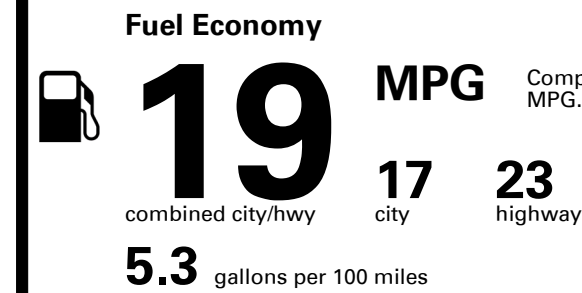

TOTAL PRICE: \$57,515.00

EPA DOT Fuel Economy and Environment

Gasoline Vehicle

Compact Cars range from 17 to 116 MPG. The best vehicle rates 146 MPGe.

You spend \$8,000
more in fuel costs over 5 years
compared to the average new vehicle.

Annual fuel cost \$3,300

Fuel Economy & Greenhouse Gas Rating (tailpipe only)

Smog Rating (tailpipe only)

This vehicle emits 466 grams CO₂ per mile. The best emits 0 grams per mile (tailpipe only). Producing and distributing fuel also create emissions; learn more at fueleconomy.gov.