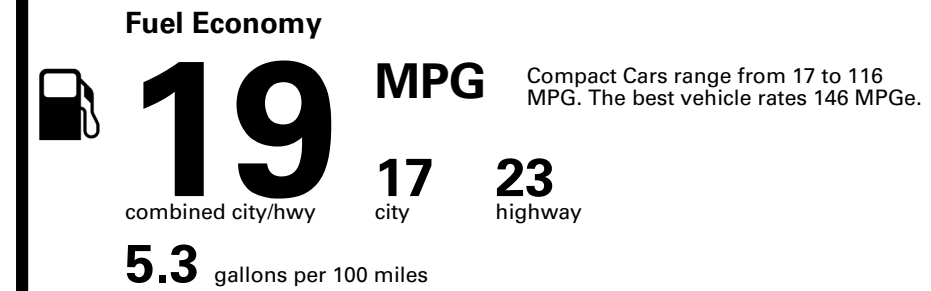

Inland Freight & Handling : \$1,395.00

TOTAL PRICE: \$57,495.00

EPA DOT Fuel Economy and Environment

Gasoline Vehicle

You spend \$8,000
more in fuel costs over 5 years
compared to the average new vehicle.

Annual fuel cost \$3,300

Fuel Economy & Greenhouse Gas Rating (tailpipe only)

Smog Rating (tailpipe only)

This vehicle emits 466 grams CO₂ per mile. The best emits 0 grams per mile (tailpipe only). Producing and distributing fuel also create emissions; learn more at fueleconomy.gov.