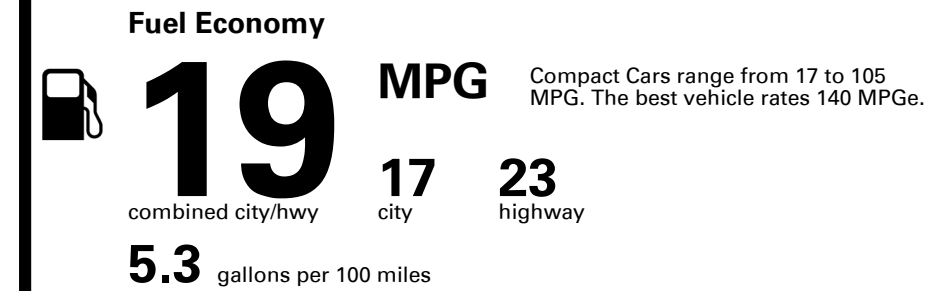

TOTAL PRICE: \$54,960.00

283 A 2905TMORNI 3

EMISSIONS:
This vehicle is certified to meet emission requirements in all 50 states

EPA DOT Fuel Economy and Environment

Gasoline Vehicle

You spend \$7,250
more in fuel costs over 5 years
compared to the average new vehicle.

Annual fuel cost \$3,350

Fuel Economy & Greenhouse Gas Rating (tailpipe only)

Smog Rating (tailpipe only)

This vehicle emits 466 grams CO₂ per mile. The best emits 0 grams per mile (tailpipe only). Producing and distributing fuel also create emissions; learn more at fueleconomy.gov.