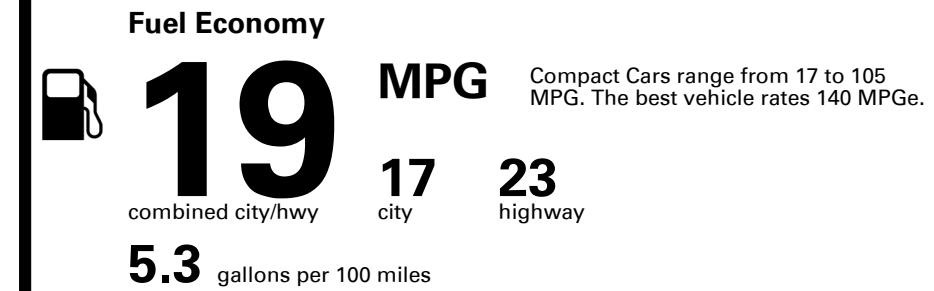

You spend \$7,250
more in fuel costs over 5 years
compared to the average new vehicle.

Annual fuel cost \$3,350

Fuel Economy & Greenhouse Gas Rating (tailpipe only)

Smog Rating (tailpipe only)

This vehicle emits 466 grams CO₂ per mile. The best emits 0 grams per mile (tailpipe only). Producing and distributing fuel also create emissions; learn more at fueleconomy.gov.