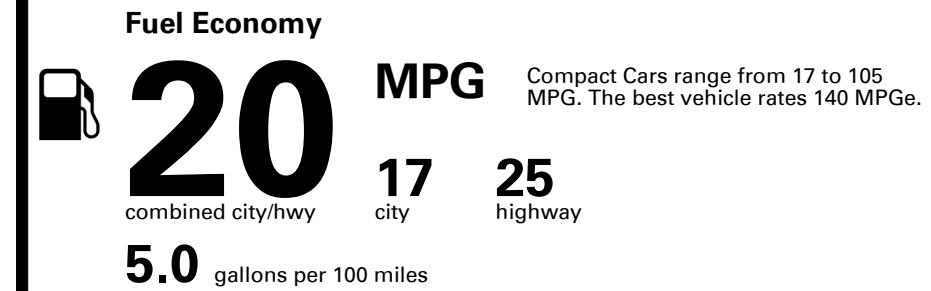

TOTAL PRICE: \$57,350.00

EMISSIONS:
This vehicle is certified to meet emission requirements in all 50 states

EPA DOT Fuel Economy and Environment

Gasoline Vehicle

You spend \$6,500
more in fuel costs over 5 years compared to the average new vehicle.

Annual fuel cost \$3,200

Fuel Economy & Greenhouse Gas Rating (tailpipe only)

Smog Rating (tailpipe only)

This vehicle emits 449 grams CO₂ per mile. The best emits 0 grams per mile (tailpipe only). Producing and distributing fuel also create emissions; learn more at fueleconomy.gov.