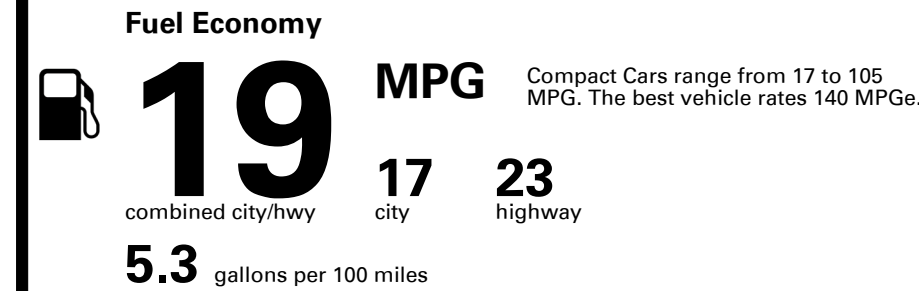

## EPA DOT Fuel Economy and Environment

Gasoline Vehicle

**You spend \$7,250**  
more in fuel costs over 5 years compared to the average new vehicle.

**Annual fuel cost \$3,350**

Fuel Economy & Greenhouse Gas Rating (tailpipe only)