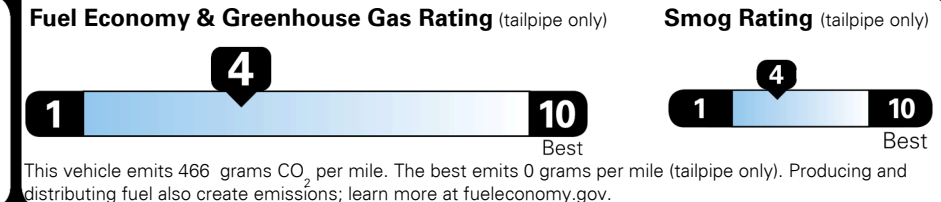

Additional Standard Features

- Carpeted Floor Mats

Full Tank of Gas

GENESIS WARRANTY

- 5-year / 60,000-mile New Vehicle Warranty*
- 10-year / 100,000-mile Powertrain Warranty*
- 7-year / Unlimited-mile Anti-perforation Warranty*
- Limited warranties, see dealer for details

Manufacturer's Suggested Retail Price: $55,600.00

ADDED FEATURES:

- *VIK BLACK(PH3) Paint $650.00
- Accessories
- *Reversible Cargo Tray $195.00
- *First Aid Kit $65.00
- *All Season Fitted Liners $235.00
- *NFC Key Card $30.00

SOLD TO: IL704   **SHIPPED TO: IL704**
GENESIS OF NORTH AURORA
204 HANSEN BOULEVARD
NORTH AURORA IL 60542

VIN: KMTG54SE7TU168698	EXTERIOR COLOR: VIK BLACK	INTERIOR/SEAT COLOR: OBSIDIAN BLACK/OBSIDIAN
MODEL: R0472A65	PORT OF ENTRY: TC	TRANSPORT: TRUCK
EMISSIONS: This vehicle is certified to meet emission requirements in all 50 states		ACCESSORY WEIGHT: 14 lbs./ 6 kgs.

Inland Freight & Handling : $1,395.00

TOTAL PRICE: $58,170.00

EPA DOT Fuel Economy and Environment

Gasoline Vehicle

Fuel Economy

19 MPG
combined city/hwy

17 MPG
city

23 MPG
highway

5.3 gallons per 100 miles

Compact Cars range from 17 to 116 MPG. The best vehicle rates 146 MPGe.

You spend $8,000
more in fuel costs over 5 years compared to the average new vehicle.

Annual fuel cost $3,300

Actual results will vary for many reasons, including driving conditions and how you drive and maintain your vehicle. The average new vehicle gets 29 MPG and costs $8,500 to fuel over 5 years. Cost estimates are based on 15,000 miles per year at $ 4.15 per gallon. MPGe is miles per gasoline gallon equivalent. Vehicle emissions are a significant cause of climate change and smog.

fueleconomy.gov
Calculate personalized estimates and compare vehicles

GOVERNMENT 5-STAR SAFETY RATINGS

This vehicle has not been rated by the government for overall vehicle score, frontal crash, side crash or rollover risk.

Source: National Highway Traffic Safety Administration (NHTSA).
www.safercar.gov or 1-888-327-4236

Manufacturer's suggested retail price includes manufacturer's recommended pre-delivery service. Gasoline license and title fees state and local taxes and dealer installed options and accessories are not included in the manufacturer's suggested retail price. This label has been affixed to this vehicle by Genesis Motor America, pursuant to the requirements of 15 U.S.C. 1231 et seq. which prohibits its removal or alteration prior to delivery to the ultimate purchaser.

PARTS CONTENT INFORMATION

FOR VEHICLES IN THIS CARLINE: U.S./CANADIAN PARTS CONTENT: 5 %

MAJOR SOURCES OF FOREIGN PARTS CONTENT: KOREA: 80 %

FOR THIS VEHICLE: FINAL ASSEMBLY POINT: ULSAN, KOREA

COUNTRY OF ORIGIN:

ENGINE: KOREA   TRANSMISSION: KOREA

Note: Parts content does not include final assembly, distribution, or other non-parts costs.