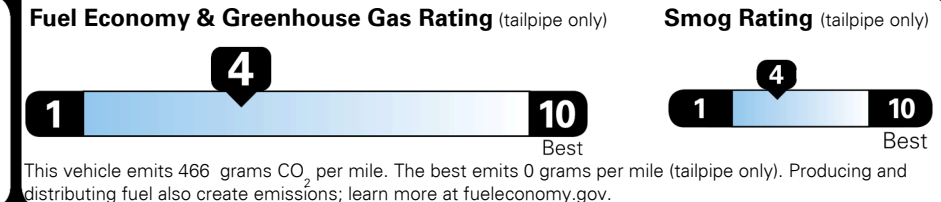

Additional Standard Features

- Carpeted Floor Mats

Full Tank of Gas

GENESIS WARRANTY

- 5-year / 60,000-mile New Vehicle Warranty*
- 10-year / 100,000-mile Powertrain Warranty*
- 7-year / Unlimited-mile Anti-perforation Warranty*
- Limited warranties, see dealer for details

Manufacturer's Suggested Retail Price: $55,000.00

ADDED FEATURES:

- *SAVILE SILVER(SSS) Paint $650.00
- Accessories
- *Cargo Blocks $40.00
- *Reversible Cargo Tray $195.00
- *Roadside Assistance Kit $105.00
- *First Aid Kit $65.00
- *NFC Key Card $30.00

SOLD TO: WA706 SHIPPED TO: WA706
GENESIS OF KIRKLAND
11930 124TH AVE NE
KIRKLAND WA 98034

VIN: KMTG54SE8TU159704	EXTERIOR COLOR: SAVILE SILVER	INTERIOR/SEAT COLOR: OBSIDIAN BLACK/OBSIDIAN
MODEL: R0472A65	PORT OF ENTRY: PT	TRANSPORT: TRUCK
EMISSIONS: This vehicle is certified to meet emission requirements in all 50 states		ACCESSORY WEIGHT: 15 lbs./ 7 kgs.

Inland Freight & Handling : $1,395.00

TOTAL PRICE: $57,480.00

EPA DOT Fuel Economy and Environment

Gasoline Vehicle

Fuel Economy

19 MPG
combined city/hwy

17 MPG
city

23 MPG
highway

5.3 gallons per 100 miles

Compact Cars range from 17 to 116 MPG. The best vehicle rates 146 MPGe.

You spend $8,000
more in fuel costs over 5 years compared to the average new vehicle.

Annual fuel cost $3,300

Actual results will vary for many reasons, including driving conditions and how you drive and maintain your vehicle. The average new vehicle gets 29 MPG and costs $8,500 to fuel over 5 years. Cost estimates are based on 15,000 miles per year at $ 4.15 per gallon. MPGe is miles per gasoline gallon equivalent. Vehicle emissions are a significant cause of climate change and smog.

fueleconomy.gov
Calculate personalized estimates and compare vehicles

GOVERNMENT 5-STAR SAFETY RATINGS

This vehicle has not been rated by the government for overall vehicle score, frontal crash, side crash or rollover risk.

Source: National Highway Traffic Safety Administration (NHTSA).
www.safercar.gov or 1-888-327-4236

Manufacturer's suggested retail price includes manufacturer's recommended pre-delivery service. Gasoline license and title fees state and local taxes and dealer installed options and accessories are not included in the manufacturer's suggested retail price. This label has been affixed to this vehicle by Genesis Motor America, pursuant to the requirements of 15 U.S.C. 1231 et seq. which prohibits its removal or alteration prior to delivery to the ultimate purchaser.

PARTS CONTENT INFORMATION

FOR VEHICLES IN THIS CARLINE: U.S./CANADIAN PARTS CONTENT: 5 %

MAJOR SOURCES OF FOREIGN PARTS CONTENT: KOREA: 80 %

FOR THIS VEHICLE: FINAL ASSEMBLY POINT: ULSAN, KOREA

COUNTRY OF ORIGIN:

ENGINE: KOREA TRANSMISSION: KOREA

Note: Parts content does not include final assembly, distribution, or other non-parts costs.