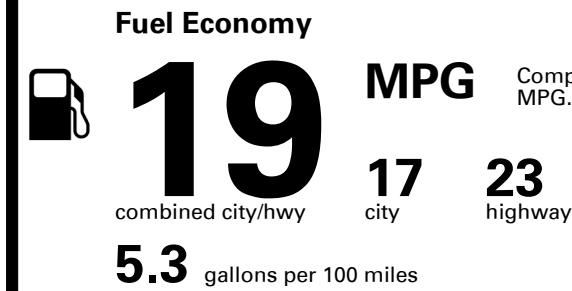

Inland Freight & Handling : \$1,395.00

TOTAL PRICE: \$58,145.00

EPA DOT Fuel Economy and Environment

Gasoline Vehicle

Compact Cars range from 17 to 116 MPG. The best vehicle rates 146 MPGe.

You spend \$8,000 more in fuel costs over 5 years compared to the average new vehicle.