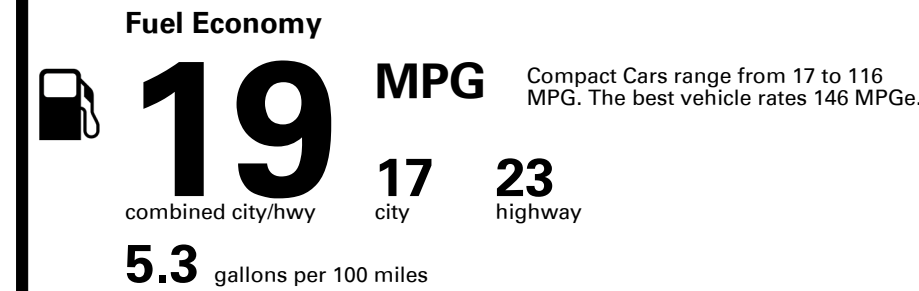

Inland Freight & Handling : \$1,395.00

TOTAL PRICE: \$58,165.00

EPA DOT Fuel Economy and Environment

Gasoline Vehicle

You spend \$8,000
more in fuel costs over 5 years compared to the average new vehicle.