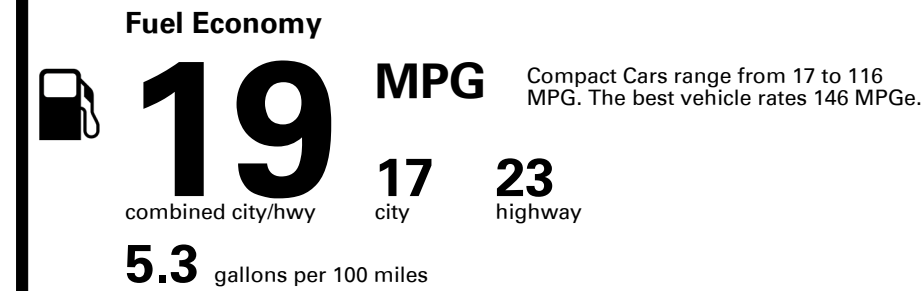

TOTAL PRICE: \$57,480.00

EPA DOT Fuel Economy and Environment

Gasoline Vehicle

You spend \$8,000
more in fuel costs over 5 years compared to the average new vehicle.

Annual fuel cost \$3,300

Fuel Economy & Greenhouse Gas Rating (tailpipe only)