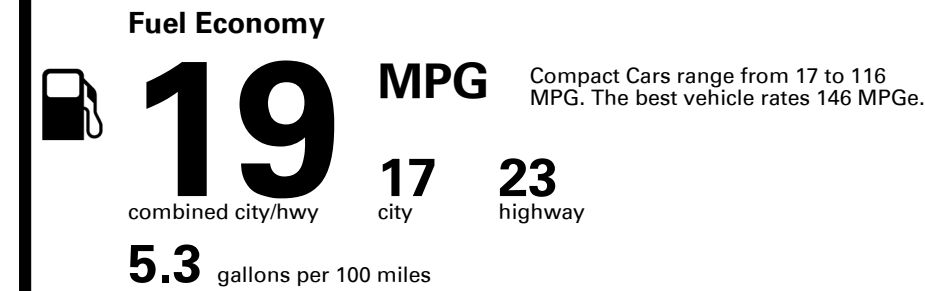

## EPA DOT Fuel Economy and Environment

Gasoline Vehicle

**You spend \$8,000**  
more in fuel costs over 5 years compared to the average new vehicle.

**Annual fuel cost \$3,300**

Fuel Economy & Greenhouse Gas Rating (tailpipe only)