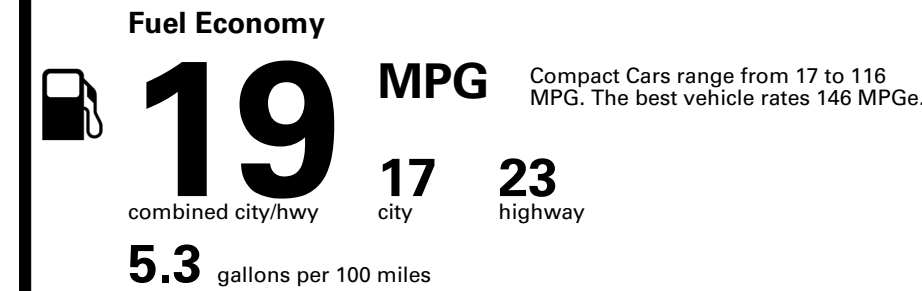

## EPA DOT Fuel Economy and Environment

Gasoline Vehicle

**You spend \$8,000**  
more in fuel costs over 5 years compared to the average new vehicle.

**Annual fuel cost \$3,300**

Actual results will vary for many reasons, including driving conditions and how you drive and maintain your vehicle. The average new vehicle gets 29 MPG and costs \$8,500 to fuel over 5 years. Cost estimates are based on 15,000 miles per year at \$ 4.15 per gallon. MPG is miles per gasoline gallon equivalent. Vehicle emissions are a significant cause of climate change and smog.