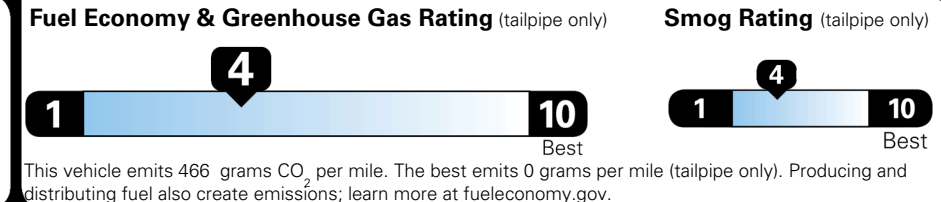

## EPA DOT Fuel Economy and Environment

Gasoline Vehicle

**You spend \$8,000**  
more in fuel costs over 5 years compared to the average new vehicle.

**Annual fuel cost \$3,300**

Actual results will vary for many reasons, including driving conditions and how you drive and maintain your vehicle. The average new vehicle gets 29 MPG and costs \$8,500 to fuel over 5 years. Cost estimates are based on 15,000 miles per year at \$ 4.15 per gallon. MPG is miles per gasoline gallon equivalent. Vehicle emissions are a significant cause of climate change and smog.