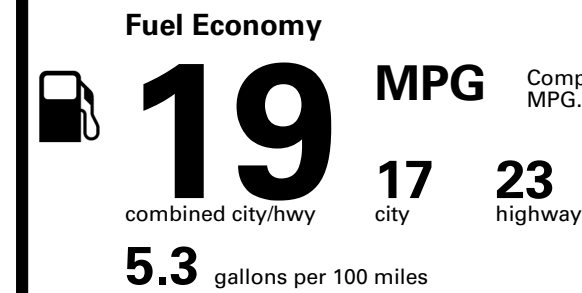

## EPA DOT Fuel Economy and Environment

Gasoline Vehicle

Compact Cars range from 17 to 116 MPG. The best vehicle rates 146 MPGe.

**You spend \$8,000 more in fuel costs over 5 years** compared to the average new vehicle.