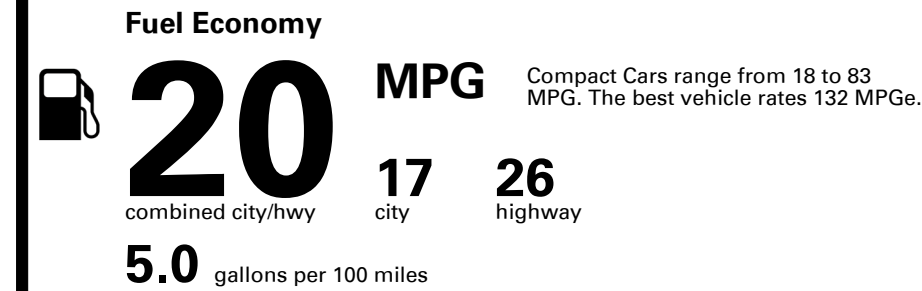

EPA DOT Fuel Economy and Environment

Gasoline Vehicle

You spend \$5,750
 more in fuel costs over 5 years compared to the average new vehicle.

Annual fuel cost \$2,750

Fuel Economy & Greenhouse Gas Rating (tailpipe only)