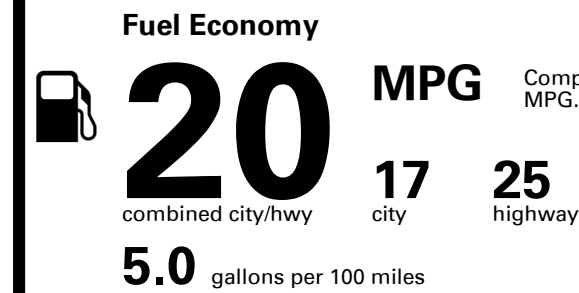

## EPA DOT Fuel Economy and Environment

Gasoline Vehicle

Compact Cars range from 14 to 114 MPG. The best vehicle rates 142 MPGe.

**You spend \$4,500 more in fuel costs over 5 years** compared to the average new vehicle.