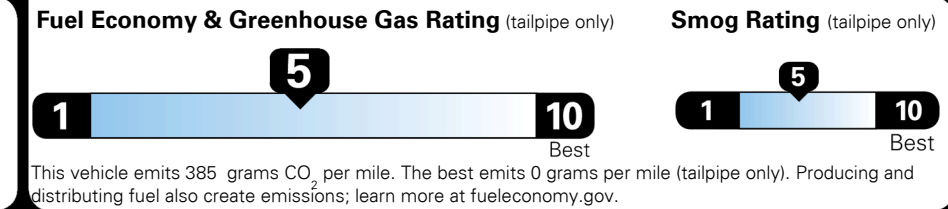

MULTIMEDIA & TECHNOLOGY

- 10.25" Navigation System
- AM / FM / SiriusXM Radio® / HD Radio®
- SiriusXM® Radio w/ 90-day trial subscription; Not Available in AK & HI
- Apple CarPlay® and Android Auto™
- Genesis Connected Services

Additional Standard Features

- Carpeted Floor Mats

Full Tank of Gas

GENESIS WARRANTY

- 5-year / 60,000-mile New Vehicle Warranty*
- 10-year / 100,000-mile Powertrain Warranty*
- 7-year / Unlimited-mile Anti-perforation Warranty*
- Limited warranties, see dealer for details

Manufacturer's Suggested Retail Price: $44,950.00

ADDED FEATURES:

- *UYUNI WHITE(UYH) Paint $650.00

SOLD TO: VA702 SHIPPED TO: VA702
GENESIS OF SPRINGFIELD
7615 LOISDALE ROAD
SPRINGFIELD VA 22150

VIN: KMTG64SC9TU161411	EXTERIOR COLOR: UYUNI WHITE	INTERIOR/SEAT COLOR: OBSIDIAN BLACK/OBSIDIAN
MODEL: R0422A45	PORT OF ENTRY: PH	TRANSPORT: TRUCK
EMISSIONS: This vehicle is certified to meet emission requirements in all 50 states		ACCESSORY WEIGHT: 0 lbs./ 0 kgs.

Inland Freight & Handling : $1,350.00

TOTAL PRICE: $46,950.00

EPA DOT Fuel Economy and Environment

Gasoline Vehicle

Fuel Economy

23 MPG
combined city/hwy

20 city
28 highway

4.3 gallons per 100 miles

Compact Cars range from 17 to 116 MPG. The best vehicle rates 146 MPGe.

You spend $5,000
more in fuel costs over 5 years compared to the average new vehicle.

Annual fuel cost $2,700

Actual results will vary for many reasons, including driving conditions and how you drive and maintain your vehicle. The average new vehicle gets 29 MPG and costs $8,500 to fuel over 5 years. Cost estimates are based on 15,000 miles per year at $ 4.15 per gallon. MPGe is miles per gasoline gallon equivalent. Vehicle emissions are a significant cause of climate change and smog.

fueleconomy.gov

Calculate personalized estimates and compare vehicles