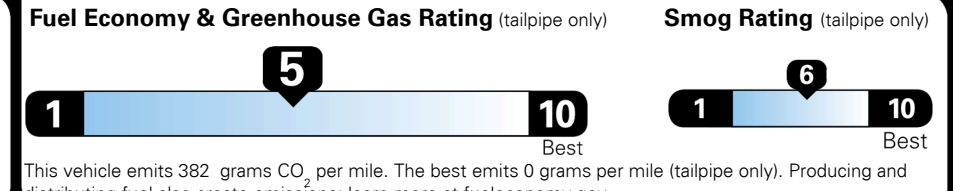

MULTIMEDIA & CONNECTIVITY

- 27" OLED Instrument Cluster & Navigation
- SiriusXM® Radio w/ 90-day trial subscription; Not Available in AK & HI
- Wireless Apple CarPlay® & Android Auto™

Full Tank of Gas

GENESIS WARRANTY

- 5-year/60,000-mile New Vehicle Warranty*
- 10-year/100,000-mile Powertrain Warranty*
- 7-year/Unlimited-mile Anti-perforation Warranty*
- Limited warranties, see retailer for details

Manufacturer's Suggested Retail Price: $58,450.00

ADDED FEATURES:

- *VIK BLACK(PH3) Paint $650.00
- Accessories
- *Cargo Blocks $40.00
- *Cargo Tray $195.00
- *First Aid Kit $65.00
- *All Season Fitted Liners $235.00

SOLD TO: NJ713
GENESIS OF DENVERVILLE
3103 STATE ROUTE 10 EAST
DENVERVILLE NJ 07834

SHIPPED TO: NJ713

VIN: KMTGA4SC1TU327595	EXTERIOR COLOR: VIK BLACK	INTERIOR/SEAT COLOR: OBSIDIAN BLACK/OBSIDIAN
MODEL: S1422A45	PORT OF ENTRY: PH	TRANSPORT: TRUCK
EMISSIONS: This vehicle is certified to meet emission requirements in all 50 states		ACCESSORY WEIGHT: 24 lbs./ 11 kgs.

Inland Freight & Handling : $1,495.00

TOTAL PRICE: $61,130.00

EPA DOT Fuel Economy and Environment

Gasoline Vehicle

Fuel Economy

23 MPG
combined city/hwy

20 city
29 highway

4.3 gallons per 100 miles

Large Cars range from 14 to 146 MPG. The best vehicle rates 146 MPGe.

You spend $5,000
more in fuel costs over 5 years compared to the average new vehicle.

Annual fuel cost $2,700

Actual results will vary for many reasons, including driving conditions and how you drive and maintain your vehicle. The average new vehicle gets 29 MPG and costs $8,500 to fuel over 5 years. Cost estimates are based on 15,000 miles per year at $ 4.15 per gallon. MPGe is miles per gasoline gallon equivalent. Vehicle emissions are a significant cause of climate change and smog.

fueleconomy.gov
Calculate personalized estimates and compare vehicles

GOVERNMENT 5-STAR SAFETY RATINGS

Overall Vehicle Score ★ ★ ★ ★ ★

Based on the combined rating of frontal, side and rollover. Should ONLY be compared to other vehicles of similar size and weight.

Frontal	Driver	★ ★ ★ ★ ★
Crash	Passenger	★ ★ ★ ★ ★
Based on the risk of injury in a frontal impact. Should ONLY be compared to other vehicles of similar size and weight.		
Side	Front seat	★ ★ ★ ★ ★
Crash	Rear seat	★ ★ ★ ★ ★
Based on the risk of injury in a side impact.		
Rollover		★ ★ ★ ★ ★
Based on the risk of rollover in a single-vehicle crash.		

Manufacturer's suggested retail price includes manufacturer's recommended pre-delivery service. Gasoline license and title fees state and local taxes and dealer installed options and accessories are not included in the manufacturer's suggested retail price. This label has been affixed to this vehicle by Genesis Motor America, pursuant to the requirements of 15 U.S.C. 1231 et seq. which prohibits its removal or alteration prior to delivery to the ultimate purchaser.

Star ratings range from 1 to 5 stars (★★★★★) with 5 being the highest.
Source: National Highway Traffic Safety Administration (NHTSA).
www.safercar.gov or 1-888-327-4236

PARTS CONTENT INFORMATION

FOR VEHICLES IN THIS CARLINE: U.S./CANADIAN PARTS CONTENT: 3 %

MAJOR SOURCES OF FOREIGN PARTS CONTENT: KOREA: 80 %

FOR THIS VEHICLE: FINAL ASSEMBLY POINT: ULSAN, KOREA

COUNTRY OF ORIGIN:

ENGINE: KOREA TRANSMISSION: KOREA

Note: Parts content does not include final assembly, distribution, or other non-parts costs.