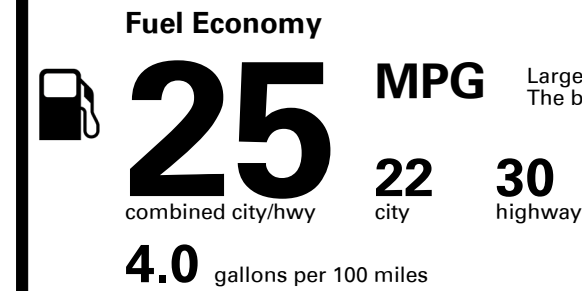

TOTAL PRICE: \$54,850.00

136 H 1443KK.ASI 1

EMISSIONS:
 This vehicle is certified to meet emission requirements in all 50 states

EPA DOT Fuel Economy and Environment

Gasoline Vehicle

Large Cars range from 14 to 140 MPG. The best vehicle rates 132 MPGe.

You spend \$3,000
 more in fuel costs over 5 years compared to the average new vehicle.

Annual fuel cost \$2,200

Fuel Economy & Greenhouse Gas Rating (tailpipe only)

Smog Rating (tailpipe only)

This vehicle emits 361 grams CO₂ per mile. The best emits 0 grams per mile (tailpipe only). Producing and distributing fuel also create emissions; learn more at fueleconomy.gov.