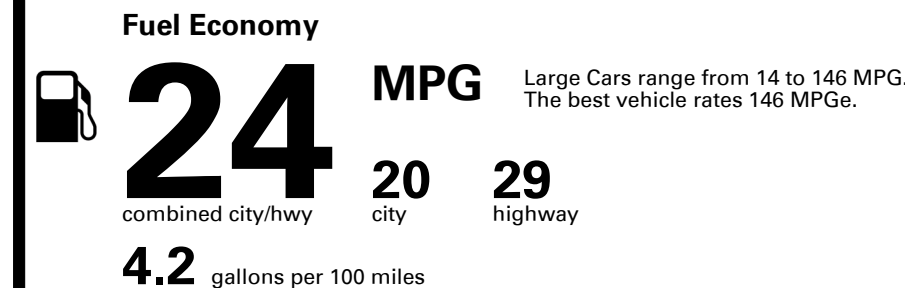

Inland Freight & Handling : \$1,350.00

TOTAL PRICE: \$64,215.00

111 A 0915CVIOLE 1

EPA DOT Fuel Economy and Environment

Gasoline Vehicle

You spend \$4,250
more in fuel costs over 5 years compared to the average new vehicle.

Annual fuel cost \$2,600

Fuel Economy & Greenhouse Gas Rating (tailpipe only)

Smog Rating (tailpipe only)

This vehicle emits 377 grams CO₂ per mile. The best emits 0 grams per mile (tailpipe only). Producing and distributing fuel also create emissions; learn more at fueleconomy.gov.