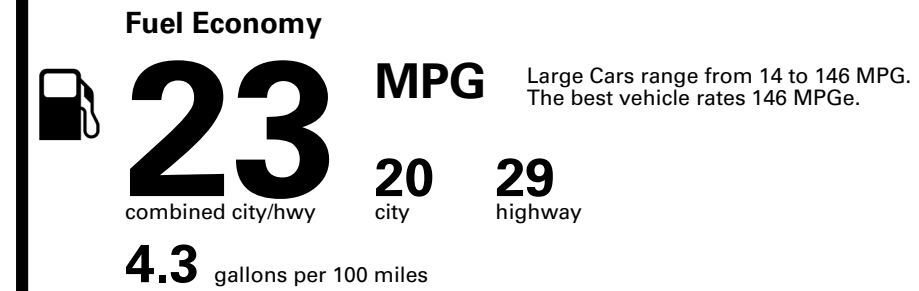

## EPA DOT Fuel Economy and Environment

Gasoline Vehicle

**You spend \$5,000**  
**more in fuel costs over 5 years**  
compared to the average new vehicle.

**Annual fuel cost \$2,600**

**Fuel Economy & Greenhouse Gas Rating** (tailpipe only)