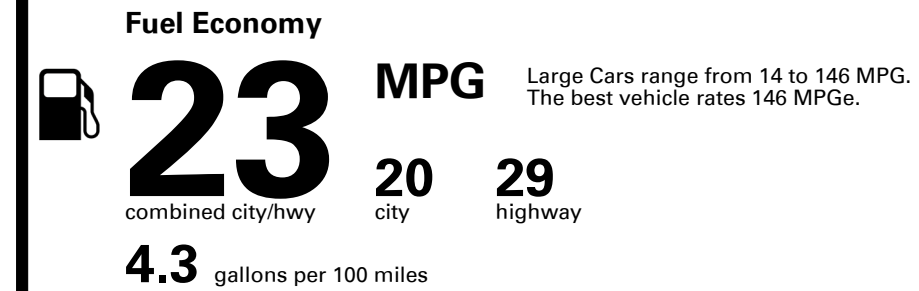

Inland Freight & Handling : \$1,495.00

TOTAL PRICE: \$66,445.00

35 A 0456QASIAN

EPA DOT Fuel Economy and Environment

Gasoline Vehicle

You spend \$5,000
more in fuel costs over 5 years
compared to the average new vehicle.

Annual fuel cost \$2,700

Fuel Economy & Greenhouse Gas Rating (tailpipe only)

Smog Rating (tailpipe only)

This vehicle emits 382 grams CO₂ per mile. The best emits 0 grams per mile (tailpipe only). Producing and distributing fuel also create emissions; learn more at fueleconomy.gov.