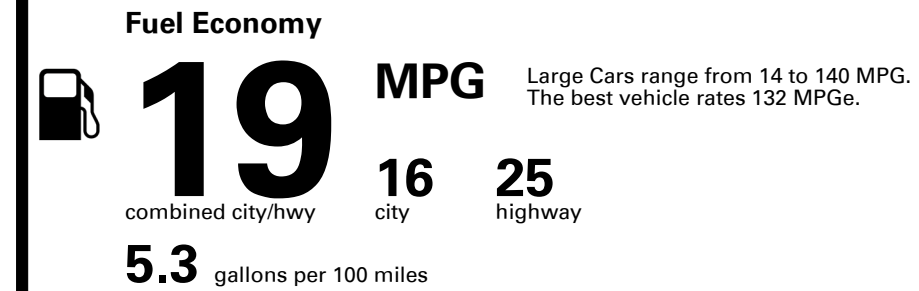

TOTAL PRICE: \$73,880.00

Inland Freight & Handling : \$1,125.00

EPA DOT Fuel Economy and Environment

Gasoline Vehicle

You spend \$6,500
 more in fuel costs over 5 years compared to the average new vehicle.

Annual fuel cost \$2,900

Fuel Economy & Greenhouse Gas Rating (tailpipe only)

Smog Rating (tailpipe only)

This vehicle emits 465 grams CO₂ per mile. The best emits 0 grams per mile (tailpipe only). Producing and distributing fuel also create emissions; learn more at fueleconomy.gov.