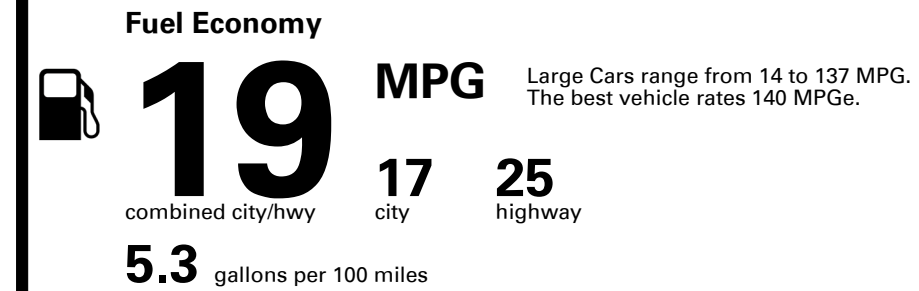

TOTAL PRICE: \$74,480.00

EPA DOT Fuel Economy and Environment

Gasoline Vehicle

You spend \$7,250 more in fuel costs over 5 years compared to the average new vehicle.

Annual fuel cost \$3,400

Fuel Economy & Greenhouse Gas Rating (tailpipe only)