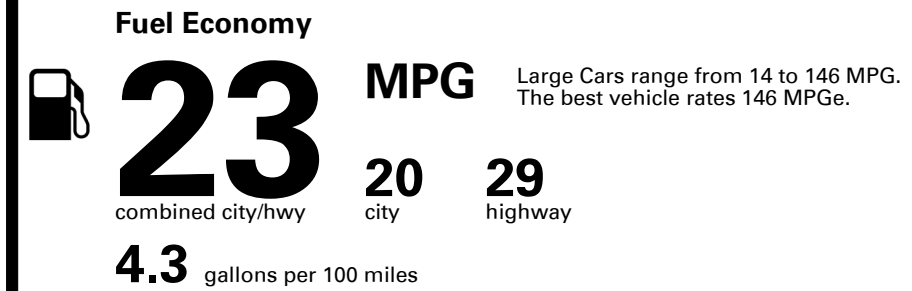

Inland Freight & Handling : \$1,495.00

TOTAL PRICE: \$71,445.00

75 A 0966QMORNI

EPA DOT Fuel Economy and Environment

Gasoline Vehicle

You spend \$5,000
more in fuel costs over 5 years
compared to the average new vehicle.

Annual fuel cost \$2,700

Fuel Economy & Greenhouse Gas Rating (tailpipe only)

Smog Rating (tailpipe only)

This vehicle emits 382 grams CO₂ per mile. The best emits 0 grams per mile (tailpipe only). Producing and distributing fuel also create emissions; learn more at fueleconomy.gov.