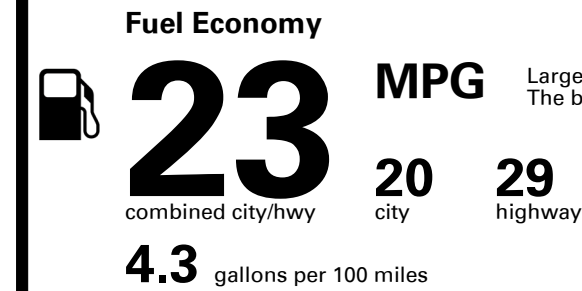

TOTAL PRICE: \$72,615.00

302 A 3086TTORON 5

Inland Freight & Handling : \$1,495.00

EPA DOT Fuel Economy and Environment

Gasoline Vehicle

You spend \$5,000
 more in fuel costs over 5 years compared to the average new vehicle.

Annual fuel cost \$2,700

Fuel Economy & Greenhouse Gas Rating (tailpipe only)

Smog Rating (tailpipe only)

Actual results will vary for many reasons, including driving conditions and how you drive and maintain your vehicle. The average new vehicle gets 29 MPG and costs \$8,500 to fuel over 5 years. Cost estimates are based on 15,000 miles per year at \$ 4.15 per gallon. MPGe is miles per gasoline gallon equivalent. Vehicle emissions are a significant cause of climate change and smog.