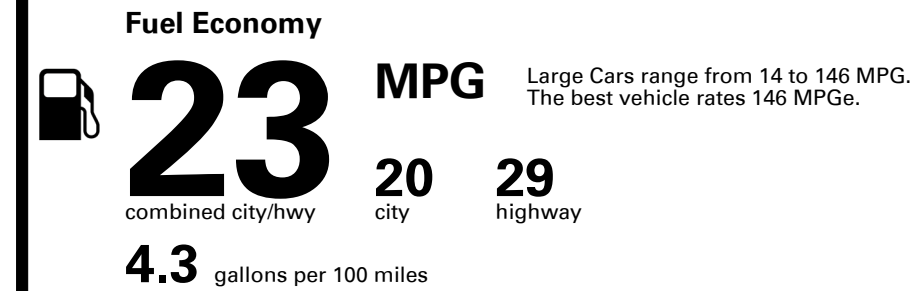

Inland Freight & Handling : \$1,495.00

TOTAL PRICE: \$72,595.00

EPA DOT Fuel Economy and Environment

Gasoline Vehicle

You spend \$5,000
 more in fuel costs over 5 years compared to the average new vehicle.