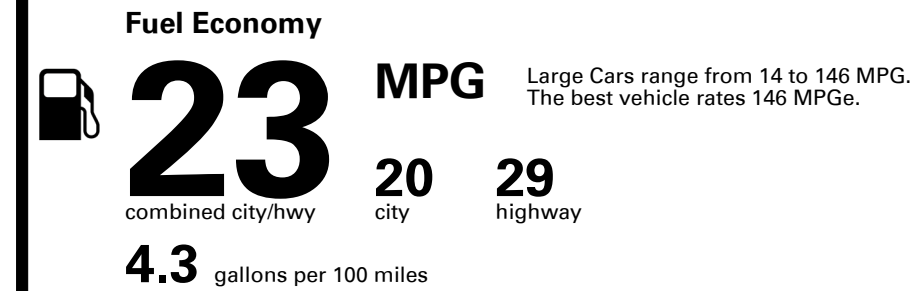

TOTAL PRICE: \$72,615.00

EPA DOT Fuel Economy and Environment

Gasoline Vehicle

You spend \$5,000
more in fuel costs over 5 years
compared to the average new vehicle.

Annual fuel cost \$2,700

Fuel Economy & Greenhouse Gas Rating (tailpipe only)