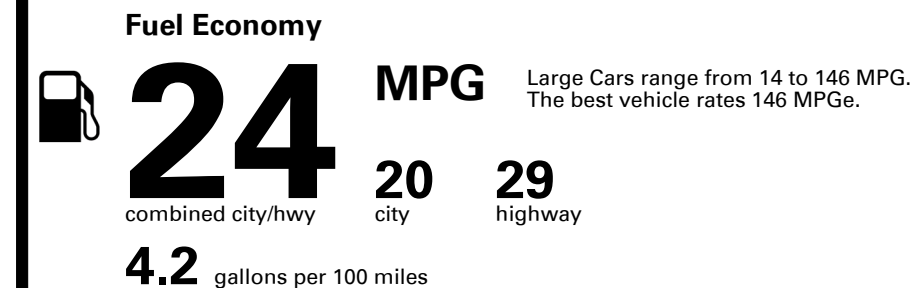

Inland Freight & Handling : \$1,495.00

TOTAL PRICE: \$70,630.00

220 A 1165CDA 48

EPA DOT Fuel Economy and Environment

Gasoline Vehicle

You spend \$4,250
more in fuel costs over 5 years compared to the average new vehicle.