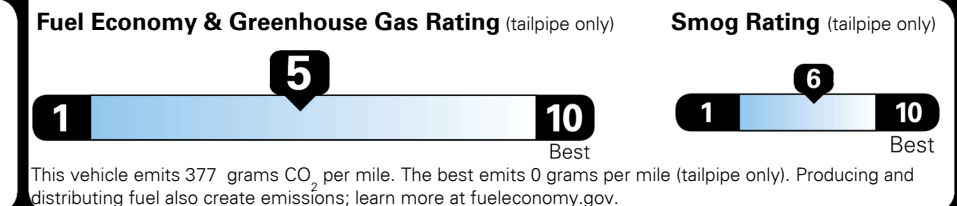

Actual results will vary for many reasons, including driving conditions and how you drive and maintain your vehicle. The average new vehicle gets 28 MPG and costs $9,500 to fuel over 5 years. Cost estimates are based on 15,000 miles per year at $ 4.25 per gallon. MPGe is miles per gasoline gallon equivalent. Vehicle emissions are a significant cause of climate change and smog.

fueleconomy.gov

Calculate personalized estimates and compare vehicles

GOVERNMENT 5-STAR SAFETY RATINGS

Overall Vehicle Score ★★★★★

Based on the combined rating of frontal, side and rollover. Should ONLY be compared to other vehicles of similar size and weight.

Frontal Crash	Driver Passenger	★★★★★
Based on the risk of injury in a frontal impact. Should ONLY be compared to other vehicles of similar size and weight.		
Side Crash	Front seat Rear seat	★★★★★
Based on the risk of injury in a side impact.		
Rollover		★★★★★
Based on the risk of rollover in a single-vehicle crash.		

Star ratings range from 1 to 5 stars (★★★★★) with 5 being the highest.
Source: National Highway Traffic Safety Administration (NHTSA).
www.safercar.gov or 1-888-327-4236

Manufacturer's suggested retail price includes manufacturer's recommended pre-delivery service. Gasoline license and title fees state and local taxes and dealer installed options and accessories are not included in the manufacturer's suggested retail price. This label has been affixed to this vehicle by Genesis Motor America, pursuant to the requirements of 15 U.S.C. 1231 et seq. which prohibits its removal or alteration prior to delivery to the ultimate purchaser.

PARTS CONTENT INFORMATION

FOR VEHICLES IN THIS CARLINE: U.S./CANADIAN PARTS CONTENT: 3 %

MAJOR SOURCES OF FOREIGN PARTS CONTENT: KOREA: 80 %

FOR THIS VEHICLE: FINAL ASSEMBLY POINT: ULSAN, KOREA

COUNTRY OF ORIGIN:

ENGINE: KOREA TRANSMISSION: KOREA

Note: Parts content does not include final assembly, distribution, or other non-parts costs.