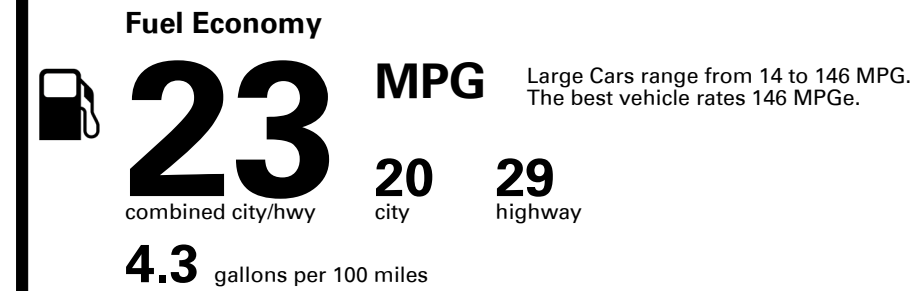

2.5T SPORT PRESTIGE FEATURES

- Blind-Spot View Monitor
- Parking Collision-Avoidance Assist
- Advanced Rear Occupant Alert
- Electronically Controlled Suspension
- Sport Appearance
- 20-inch Sport Alloy Wheels
- Soft-Close Doors
- Leather Seating Surfaces
- Sport Aluminum Trim
- Power Cushion Extension, Bolster, and Ergo-Motion (Driver)
- Surround View Monitor
- Remote Smart Parking Assist

Full Tank of Gas

GENESIS WARRANTY

- 5-year/60,000-mile New Vehicle Warranty*
- 10-year/100,000-mile Powertrain Warranty*
- 7-year/Unlimited-mile Anti-perforation Warranty*
- Limited warranties, see retailer for details

Manufacturer's Suggested Retail Price: $69,950.00

ADDED FEATURES:

- *CERES BLUE(ASA) Paint $650.00
- Accessories
- *Cargo Mat $200.00
- *First Aid Kit $65.00
- *Illuminated Door Scuff Plates $425.00
- *NFC Key Card $30.00

SOLD TO: IL704
GENESIS OF NORTH AURORA
204 HANSEN BOULEVARD
NORTH AURORA IL 60542

SHIPPED TO: IL704

Inland Freight & Handling : $1,495.00

VIN: KMTGC4SC6TU330406	EXTERIOR COLOR: CERES BLUE	INTERIOR/SEAT COLOR: VANILLA BEIGE/ASH
MODEL: S1442A45	PORT OF ENTRY: TC	TRANSPORT: TRUCK
EMISSIONS: This vehicle is certified to meet emission requirements in all 50 states		ACCESSORY WEIGHT: 10 lbs./ 5 kgs.

TOTAL PRICE: $72,815.00

EPA DOT Fuel Economy and Environment

Gasoline Vehicle

You spend $5,000
more in fuel costs over 5 years compared to the average new vehicle.

Annual fuel cost $2,700

Fuel Economy & Greenhouse Gas Rating (tailpipe only)

Smog Rating (tailpipe only)

Actual results will vary for many reasons, including driving conditions and how you drive and maintain your vehicle. The average new vehicle gets 29 MPG and costs $8,500 to fuel over 5 years. Cost estimates are based on 15,000 miles per year at $ 4.15 per gallon. MPGe is miles per gasoline gallon equivalent. Vehicle emissions are a significant cause of climate change and smog.

fueleconomy.gov

Calculate personalized estimates and compare vehicles

GOVERNMENT 5-STAR SAFETY RATINGS

Overall Vehicle Score ★ ★ ★ ★ ★

Based on the combined rating of frontal, side and rollover. Should ONLY be compared to other vehicles of similar size and weight.

Frontal Crash Driver ★ ★ ★ ★

Crash Passenger ★ ★ ★ ★ ★

Based on the risk of injury in a frontal impact. Should ONLY be compared to other vehicles of similar size and weight.

Side Crash Front seat ★ ★ ★ ★ ★

Crash Rear seat ★ ★ ★ ★ ★

Based on the risk of injury in a side impact.

Rollover ★ ★ ★ ★ ★

Based on the risk of rollover in a single-vehicle crash.

Star ratings range from 1 to 5 stars (★★★★★) with 5 being the highest.

Source: National Highway Traffic Safety Administration (NHTSA).

www.safercar.gov or 1-888-327-4236

Manufacturer's suggested retail price includes manufacturer's recommended pre-delivery service. Gasoline license and title fees state and local taxes and dealer installed options and accessories are not included in the manufacturer's suggested retail price. This label has been affixed to this vehicle by Genesis Motor America, pursuant to the requirements of 15 U.S.C. 1231 et seq. which prohibits its removal or alteration prior to delivery to the ultimate purchaser.

PARTS CONTENT INFORMATION

FOR VEHICLES IN THIS CARLINE:	U.S./CANADIAN PARTS CONTENT:	3 %
MAJOR SOURCES OF FOREIGN PARTS CONTENT:	KOREA:	80 %
FOR THIS VEHICLE:	FINAL ASSEMBLY POINT:	ULSAN, KOREA
	COUNTRY OF ORIGIN:	
ENGINE:	KOREA	TRANSMISSION:
		KOREA

Note: Parts content does not include final assembly, distribution, or other non-parts costs.