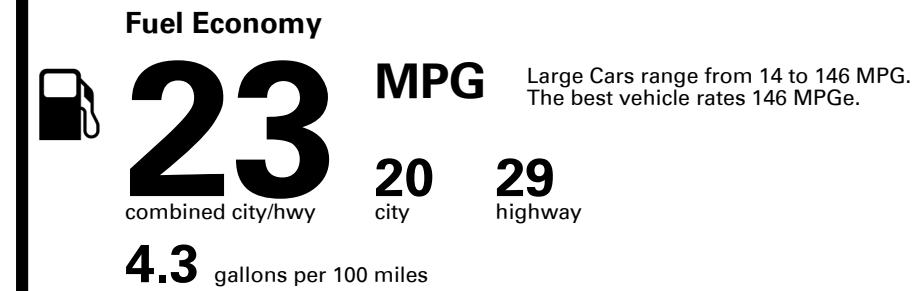

2.5T SPORT PRESTIGE FEATURES

- Blind-Spot View Monitor
- Parking Collision-Avoidance Assist
- Advanced Rear Occupant Alert
- Electronically Controlled Suspension
- Sport Appearance
- 20-inch Sport Alloy Wheels
- Soft-Close Doors
- Leather Seating Surfaces
- Sport Aluminum Trim
- Power Cushion Extension, Bolster, and Ergo-Motion (Driver)
- Surround View Monitor
- Remote Smart Parking Assist

Full Tank of Gas

GENESIS WARRANTY

- 5-year/60,000-mile New Vehicle Warranty*
- 10-year/100,000-mile Powertrain Warranty*
- 7-year/Unlimited-mile Anti-perforation Warranty*
- Limited warranties, see retailer for details

Manufacturer's Suggested Retail Price: $69,950.00

ADDED FEATURES:

- *SAVILE SILVER(SSS) Paint $650.00
- Accessories
- *Cargo Mat $200.00
- *Roadside Assistance Kit $105.00
- *First Aid Kit $65.00
- *Mudguards $170.00
- *NFC Key Card $30.00
- *Bumper Applique $90.00

SOLD TO: TX735
GENESIS OF EAST SAN ANTONIO
12908 IH 35 NORTH
SAN ANTONIO TX 78233

SHIPPED TO: TX735

Inland Freight & Handling : $1,495.00

VIN: KMTGC4SC7TU326882	EXTERIOR COLOR: SAVILE SILVER	INTERIOR/SEAT COLOR: VANILLA BEIGE/ASH
MODEL: S1442A45	PORT OF ENTRY: NC	ACCESSORY WEIGHT: 15 lbs./ 7 kgs.

EMISSIONS:
This vehicle is certified to meet emission requirements in all 50 states

TOTAL PRICE: $72,755.00

EPA DOT Fuel Economy and Environment

Gasoline Vehicle

You spend $5,000
more in fuel costs over 5 years compared to the average new vehicle.

Annual fuel cost $2,700

Fuel Economy & Greenhouse Gas Rating (tailpipe only)

Smog Rating (tailpipe only)

This vehicle emits 382 grams CO₂ per mile. The best emits 0 grams per mile (tailpipe only). Producing and distributing fuel also create emissions; learn more at fueleconomy.gov.

Actual results will vary for many reasons, including driving conditions and how you drive and maintain your vehicle. The average new vehicle gets 29 MPG and costs $8,500 to fuel over 5 years. Cost estimates are based on 15,000 miles per year at $ 4.15 per gallon. MPGe is miles per gasoline gallon equivalent. Vehicle emissions are a significant cause of climate change and smog.

fueleconomy.gov

Calculate personalized estimates and compare vehicles

GOVERNMENT 5-STAR SAFETY RATINGS

Overall Vehicle Score ★ ★ ★ ★ ★

Based on the combined rating of frontal, side and rollover. Should ONLY be compared to other vehicles of similar size and weight.

Frontal	Driver	★ ★ ★ ★ ★
Crash	Passenger	★ ★ ★ ★ ★

Based on the risk of injury in a frontal impact. Should ONLY be compared to other vehicles of similar size and weight.

Side	Front seat	★ ★ ★ ★ ★
Crash	Rear seat	★ ★ ★ ★ ★

Based on the risk of injury in a side impact.

Rollover ★ ★ ★ ★ ★

Based on the risk of rollover in a single-vehicle crash.

Star ratings range from 1 to 5 stars (★★★★★) with 5 being the highest.

Source: National Highway Traffic Safety Administration (NHTSA).

www.safercar.gov or 1-888-327-4236

Manufacturer's suggested retail price includes manufacturer's recommended pre-delivery service. Gasoline license and title fees state and local taxes and dealer installed options and accessories are not included in the manufacturer's suggested retail price. This label has been affixed to this vehicle by Genesis Motor America, pursuant to the requirements of 15 U.S.C. 1231 et seq. which prohibits its removal or alteration prior to delivery to the ultimate purchaser.

PARTS CONTENT INFORMATION		
FOR VEHICLES IN THIS CARLINE:	U.S./CANADIAN PARTS CONTENT:	3 %
MAJOR SOURCES OF FOREIGN PARTS CONTENT:	KOREA: 80 %	
FOR THIS VEHICLE:	FINAL ASSEMBLY POINT:	ULSAN, KOREA
	COUNTRY OF ORIGIN:	
ENGINE: KOREA	TRANSMISSION: KOREA	
Note: Parts content does not include final assembly, distribution, or other non-parts costs.