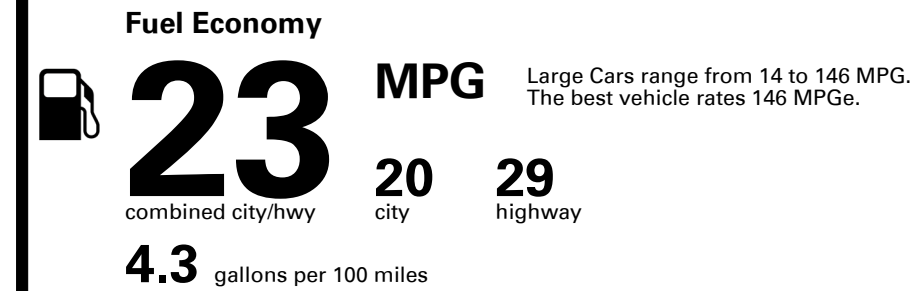

TOTAL PRICE: \$72,755.00

30 A 0506QTIRRA

Inland Freight & Handling : \$1,495.00

EPA DOT Fuel Economy and Environment

Gasoline Vehicle

You spend \$5,000
more in fuel costs over 5 years compared to the average new vehicle.

Annual fuel cost \$2,700

Fuel Economy & Greenhouse Gas Rating (tailpipe only)

Smog Rating (tailpipe only)

Actual results will vary for many reasons, including driving conditions and how you drive and maintain your vehicle. The average new vehicle gets 29 MPG and costs \$8,500 to fuel over 5 years. Cost estimates are based on 15,000 miles per year at \$ 4.15 per gallon. MPGe is miles per gasoline gallon equivalent. Vehicle emissions are a significant cause of climate change and smog.