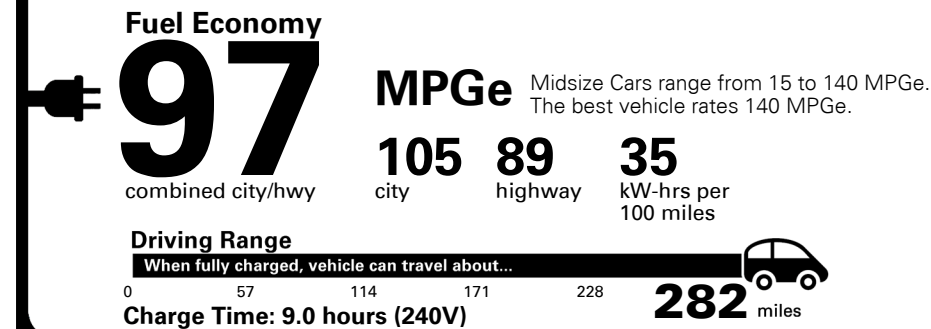

Inland Freight & Handling : \$1,195.00

TOTAL PRICE: \$76,275.00

EPA DOT Fuel Economy and Environment

Electric Vehicle

You save \$5,750
 in fuel costs over 5 years compared to the average new vehicle.

Annual fuel cost \$800

Fuel Economy & Greenhouse Gas Rating (tailpipe only)

Smog Rating (tailpipe only)

This vehicle emits 0 grams CO₂ per mile. The best emits 0 grams per mile (tailpipe only). Does not include emission from generating electricity; learn more at fueleconomy.gov.