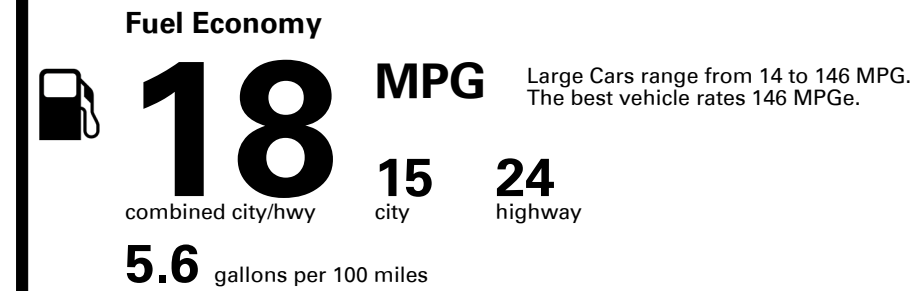

## EPA DOT Fuel Economy and Environment

Gasoline Vehicle

**You spend \$8,750**  
**more in fuel costs over 5 years**  
compared to the average new vehicle.

**Annual fuel cost \$3,450**