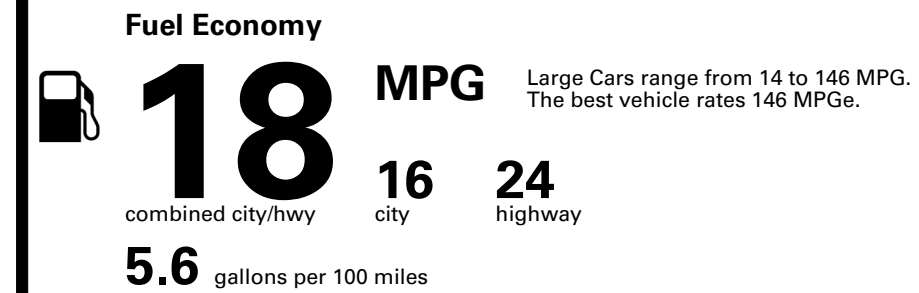

## EPA DOT Fuel Economy and Environment

Gasoline Vehicle

**You spend \$8,500 more in fuel costs over 5 years** compared to the average new vehicle.

**Annual fuel cost \$3,300**

Actual results will vary for many reasons, including driving conditions and how you drive and maintain your vehicle. The average new vehicle gets 29 MPG and costs \$8,000 to fuel over 5 years. Cost estimates are based on 15,000 miles per year at \$ 3.95 per gallon. MPGe is miles per gasoline gallon equivalent. Vehicle emissions are a significant cause of climate change and smog.