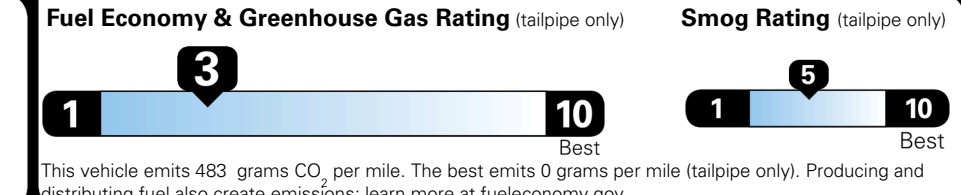

Actual results will vary for many reasons, including driving conditions and how you drive and maintain your vehicle. The average new vehicle gets 29 MPG and costs $8,000 to fuel over 5 years. Cost estimates are based on 15,000 miles per year at $ 3.95 per gallon. MPGe is miles per gasoline gallon equivalent. Vehicle emissions are a significant cause of climate change and smog.

fueleconomy.gov

Calculate personalized estimates and compare vehicles

GOVERNMENT 5-STAR SAFETY RATINGS

This vehicle has not been rated by the government for overall vehicle score, frontal crash, side crash or rollover risk.

Source: National Highway Traffic Safety Administration (NHTSA).
www.safercar.gov or 1-888-327-4236

Manufacturer's suggested retail price includes manufacturer's recommended pre-delivery service. Gasoline license and title fees state and local taxes and dealer installed options and accessories are not included in the manufacturer's suggested retail price. This label has been affixed to this vehicle by Genesis Motor America, pursuant to the requirements of 15 U.S.C. 1231 et seq. which prohibits its removal or alteration prior to delivery to the ultimate purchaser.

PARTS CONTENT INFORMATION

FOR VEHICLES IN THIS CARLINE: U.S./CANADIAN PARTS CONTENT: 1 %
MAJOR SOURCES OF FOREIGN PARTS CONTENT: KOREA: 95 %
FOR THIS VEHICLE: FINAL ASSEMBLY POINT: ULSAN, KOREA
COUNTRY OF ORIGIN:
ENGINE: KOREA   TRANSMISSION: KOREA
Note: Parts content does not include final assembly, distribution, or other non-parts costs.