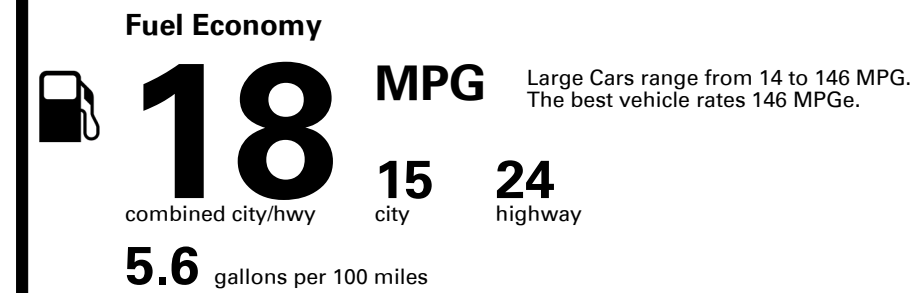

Inland Freight & Handling : \$1,495.00

TOTAL PRICE: \$81,720.00

EPA DOT Fuel Economy and Environment

Gasoline Vehicle

You spend \$8,750
more in fuel costs over 5 years
compared to the average new vehicle.

Annual fuel cost \$3,450

Fuel Economy & Greenhouse Gas Rating (tailpipe only)

Smog Rating (tailpipe only)

This vehicle emits 485 grams CO₂ per mile. The best emits 0 grams per mile (tailpipe only). Producing and distributing fuel also create emissions; learn more at fueleconomy.gov.