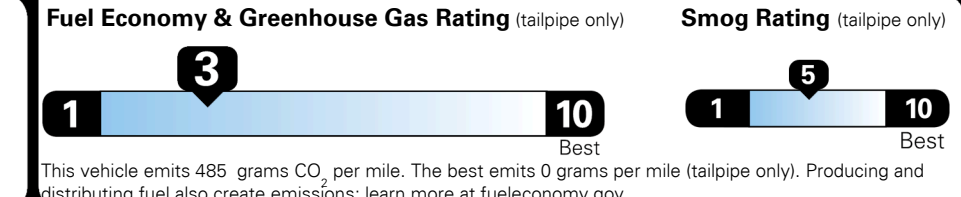

- 20" Black Alloy Wheels w/ Floating Center Caps
- Dark Headlamp Bezels, Exterior Trim, & Badging
- Nappa Leather w/ Exclusive Quilting
- Dark Interior Trim w/ Black Ash Wood

Full Tank of Gas

GENESIS WARRANTY

- 5-year/60,000-mile New Vehicle Warranty*
- 10-year/100,000-mile Powertrain Warranty*
- 7-year/Unlimited-mile Anti-perforation Warranty*
- Limited warranties, see retailer for details

Manufacturer's Suggested Retail Price: $79,350.00

ADDED FEATURES:

- *UYUNI WHITE(UYH) Paint $650.00
- Accessories
- *Cargo Mat $170.00
- *First Aid Kit $65.00
- *Mudguards $160.00
- *NFC Key Card $30.00
- *Bumper Applique $90.00

SOLD TO: GA714   **SHIPPED TO: GA714**
GENESIS OF AUGUSTA
3233 WASHINGTON ROAD
AUGUSTA GA 30907

VIN: KMTGF4SD3TU320805	EXTERIOR COLOR: UYUNI WHITE	INTERIOR/SEAT COLOR: OBSIDIAN BLACK/OBSIDIAN
MODEL: S14B2A65	PORT OF ENTRY: BR	TRANSPORT: TRUCK
EMISSIONS: This vehicle is certified to meet emission requirements in all 50 states		ACCESSORY WEIGHT: 11 lbs./ 5 kgs.

Inland Freight & Handling : $1,495.00

TOTAL PRICE: $82,010.00

350 A 3566HFIDEL 307

EPA DOT Fuel Economy and Environment

Gasoline Vehicle

Fuel Economy

18 MPG
combined city/hwy

15 MPG
city

24 MPG
highway

5.6 gallons per 100 miles

Large Cars range from 14 to 146 MPG. The best vehicle rates 146 MPG.

You spend $8,750
more in fuel costs over 5 years compared to the average new vehicle.

Annual fuel cost $3,450

Actual results will vary for many reasons, including driving conditions and how you drive and maintain your vehicle. The average new vehicle gets 29 MPG and costs $8,500 to fuel over 5 years. Cost estimates are based on 15,000 miles per year at $ 4.15 per gallon. MPG is miles per gasoline gallon equivalent. Vehicle emissions are a significant cause of climate change and smog.

fueleconomy.gov
Calculate personalized estimates and compare vehicles

GOVERNMENT 5-STAR SAFETY RATINGS

Overall Vehicle Score ★ ★ ★ ★ ★

Based on the combined rating of frontal, side and rollover. Should ONLY be compared to other vehicles of similar size and weight.

Frontal Crash	Driver Passenger	★ ★ ★ ★ ★
Based on the risk of injury in a frontal impact. Should ONLY be compared to other vehicles of similar size and weight.		
Side Crash	Front seat Rear seat	★ ★ ★ ★ ★
Based on the risk of injury in a side impact.		
Rollover		★ ★ ★ ★ ★
Based on the risk of rollover in a single-vehicle crash.		

Manufacturer's suggested retail price includes manufacturer's recommended pre-delivery service. Gasoline license and title fees state and local taxes and dealer installed options and accessories are not included in the manufacturer's suggested retail price. This label has been affixed to this vehicle by Genesis Motor America, pursuant to the requirements of 15 U.S.C. 1231 et seq. which prohibits its removal or alteration prior to delivery to the ultimate purchaser.

Star ratings range from 1 to 5 stars (★★★★★) with 5 being the highest.
Source: National Highway Traffic Safety Administration (NHTSA).
www.safercar.gov or 1-888-327-4236

PARTS CONTENT INFORMATION

FOR VEHICLES IN THIS CARLINE: U.S./CANADIAN PARTS CONTENT: 3 %

MAJOR SOURCES OF FOREIGN PARTS CONTENT: KOREA: 80 %

FOR THIS VEHICLE: FINAL ASSEMBLY POINT: ULSAN, KOREA

COUNTRY OF ORIGIN:

ENGINE: KOREA   TRANSMISSION: KOREA

Note: Parts content does not include final assembly, distribution, or other non-parts costs.