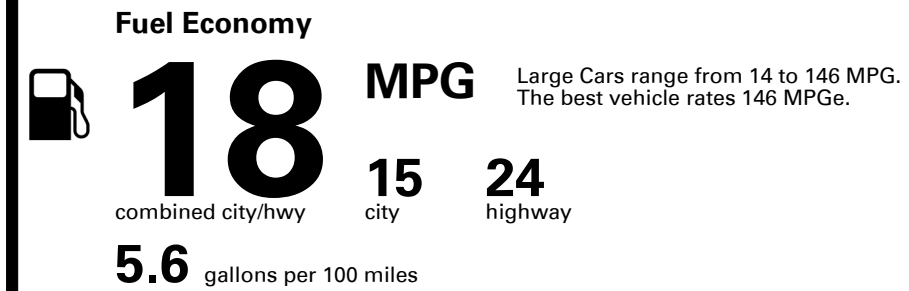

Inland Freight & Handling : \$1,495.00

TOTAL PRICE: \$81,495.00

223 A 2116VCRYST 346

EPA DOT Fuel Economy and Environment

Gasoline Vehicle

You spend \$8,750
more in fuel costs over 5 years compared to the average new vehicle.

Annual fuel cost \$3,450

Fuel Economy & Greenhouse Gas Rating (tailpipe only)

Smog Rating (tailpipe only)

This vehicle emits 485 grams CO₂ per mile. The best emits 0 grams per mile (tailpipe only). Producing and distributing fuel also create emissions; learn more at fueleconomy.gov.