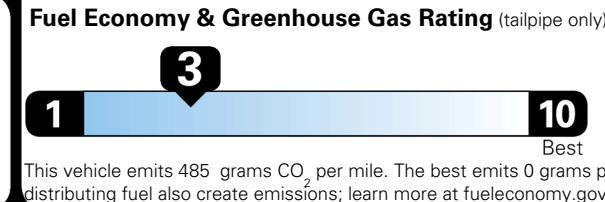

EPA DOT Fuel Economy and Environment

Gasoline Vehicle

Fuel Economy

18 MPG
combined city/hwy

15 MPG
city

24 MPG
highway

5.6 gallons per 100 miles

Large Cars range from 14 to 146 MPG. The best vehicle rates 146 MPGe.

You spend $8,750
more in fuel costs over 5 years compared to the average new vehicle.

Annual fuel cost $3,450