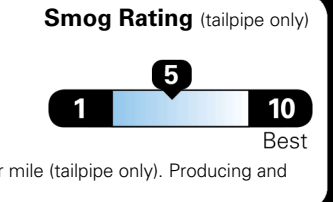

EPA DOT Fuel Economy and Environment

Gasoline Vehicle

Fuel Economy

18 MPG
combined city/hwy

15 MPG
city

24 MPG
highway

5.6 gallons per 100 miles

Large Cars range from 14 to 146 MPG. The best vehicle rates 146 MPGe.

You spend $8,750
more in fuel costs over 5 years compared to the average new vehicle.

Annual fuel cost $3,450

Actual results will vary for many reasons, including driving conditions and how you drive and maintain your vehicle. The average new vehicle gets 29 MPG and costs $8,500 to fuel over 5 years. Cost estimates are based on 15,000 miles per year at $ 4.15 per gallon. MPGe is miles per gasoline gallon equivalent. Vehicle emissions are a significant cause of climate change and smog.

fueleconomy.gov

Calculate personalized estimates and compare vehicles