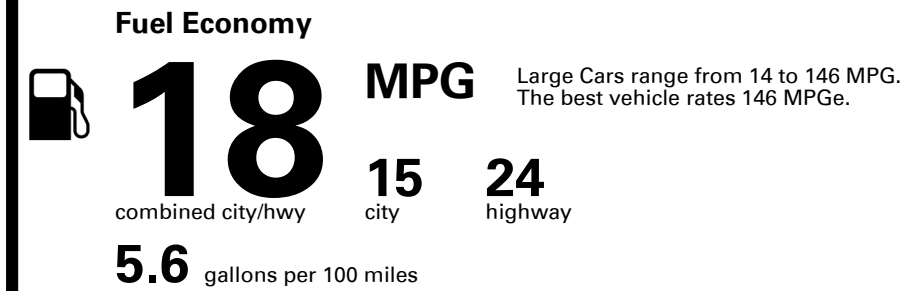

## EPA DOT Fuel Economy and Environment

Gasoline Vehicle

**You spend \$8,750**  
**more in fuel costs over 5 years**  
compared to the average new vehicle.

**Annual fuel cost \$3,450**

**Fuel Economy & Greenhouse Gas Rating** (tailpipe only)