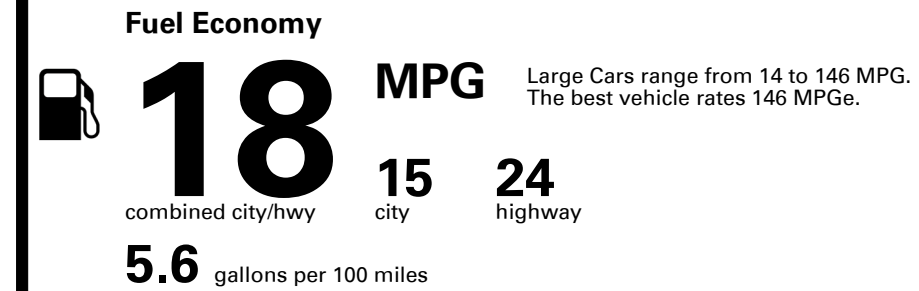

TOTAL PRICE: \$81,825.00

220 A 2126TLAKE 4

EPA DOT Fuel Economy and Environment

Gasoline Vehicle

You spend \$8,750
more in fuel costs over 5 years compared to the average new vehicle.

Annual fuel cost \$3,450