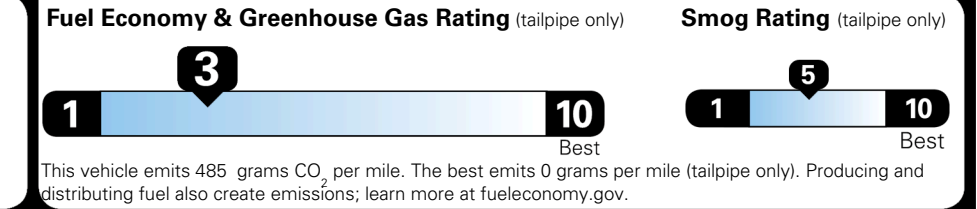

3.5T PRESTIGE BLACK FEATURES

- 20" Black Alloy Wheels w/ Floating Center Caps
- Dark Headlamp Bezels, Exterior Trim, & Badging
- Nappa Leather w/ Exclusive Quilting
- Dark Interior Trim w/ Black Ash Wood

Full Tank of Gas

GENESIS WARRANTY

- 5-year/60,000-mile New Vehicle Warranty*
- 10-year/100,000-mile Powertrain Warranty*
- 7-year/Unlimited-mile Anti-perforation Warranty*
- Limited warranties, see retailer for details

Manufacturer's Suggested Retail Price: $79,350.00

ADDED FEATURES:

- *UYUNI WHITE(UYH) Paint $650.00
- Accessories
- *Cargo Mat $200.00
- *First Aid Kit $65.00
- *NFC Key Card $30.00

SOLD TO: MI702 SHIPPED TO: MI702
GENESIS OF SOUTHFIELD
28000 TELEGRAPH RD
SOUTHFIELD MI 48034

VIN: KMTGF4SD9TU335843	EXTERIOR COLOR: UYUNI WHITE	INTERIOR/SEAT COLOR: OBSIDIAN BLACK/OBSIDIAN
MODEL: 8CBAAJ9GS4A5	PORT OF ENTRY: TC	TRANSPORT: TRUCK
EMISSIONS: This vehicle is certified to meet emission requirements in all 50 states		ACCESSORY WEIGHT: 9 lbs./ 4 kgs.

Inland Freight & Handling : $1,495.00

TOTAL PRICE: $81,790.00

114 X 0926TPORGY 2

EPA DOT Fuel Economy and Environment

Gasoline Vehicle

Fuel Economy

18 MPG
combined city/hwy

15 city
24 highway

5.6 gallons per 100 miles

Large Cars range from 14 to 146 MPG. The best vehicle rates 146 MPG.

You spend $8,750
more in fuel costs over 5 years compared to the average new vehicle.

Annual fuel cost $3,450

Actual results will vary for many reasons, including driving conditions and how you drive and maintain your vehicle. The average new vehicle gets 29 MPG and costs $8,500 to fuel over 5 years. Cost estimates are based on 15,000 miles per year at $ 4.15 per gallon. MPG is miles per gasoline gallon equivalent. Vehicle emissions are a significant cause of climate change and smog.

fueleconomy.gov
Calculate personalized estimates and compare vehicles

GOVERNMENT 5-STAR SAFETY RATINGS

Overall Vehicle Score ★ ★ ★ ★ ★

Based on the combined rating of frontal, side and rollover. Should ONLY be compared to other vehicles of similar size and weight.

Frontal Crash	Driver Passenger	★ ★ ★ ★ ★
Based on the risk of injury in a frontal impact. Should ONLY be compared to other vehicles of similar size and weight.		
Side Crash	Front seat Rear seat	★ ★ ★ ★ ★
Based on the risk of injury in a side impact.		
Rollover		★ ★ ★ ★ ★
Based on the risk of rollover in a single-vehicle crash.		

Manufacturer's suggested retail price includes manufacturer's recommended pre-delivery service. Gasoline license and title fees state and local taxes and dealer installed options and accessories are not included in the manufacturer's suggested retail price. This label has been affixed to this vehicle by Genesis Motor America, pursuant to the requirements of 15 U.S.C. 1231 et seq. which prohibits its removal or alteration prior to delivery to the ultimate purchaser.

Star ratings range from 1 to 5 stars (★★★★★) with 5 being the highest.
Source: National Highway Traffic Safety Administration (NHTSA).
www.safercar.gov or 1-888-327-4236

PARTS CONTENT INFORMATION

FOR VEHICLES IN THIS CARLINE: U.S./CANADIAN PARTS CONTENT: 3 %
MAJOR SOURCES OF FOREIGN PARTS CONTENT: KOREA: 80 %
FOR THIS VEHICLE: FINAL ASSEMBLY POINT: ULSAN, KOREA
COUNTRY OF ORIGIN:

ENGINE: KOREA **TRANSMISSION: KOREA**
Note: Parts content does not include final assembly, distribution, or other non-parts costs.