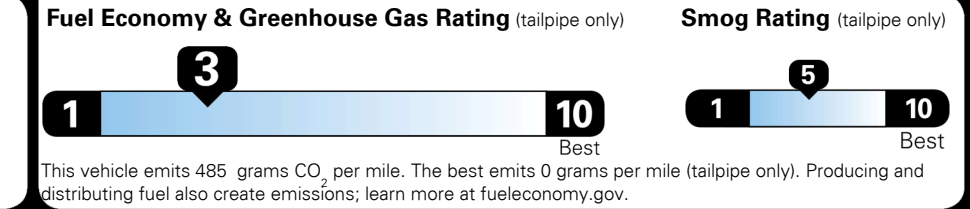

3.5T PRESTIGE BLACK FEATURES

- 20" Black Alloy Wheels w/ Floating Center Caps
- Dark Headlamp Bezels, Exterior Trim, & Badging
- Nappa Leather w/ Exclusive Quilting
- Dark Interior Trim w/ Black Ash Wood

Full Tank of Gas

GENESIS WARRANTY

- 5-year/60,000-mile New Vehicle Warranty*
- 10-year/100,000-mile Powertrain Warranty*
- 7-year/Unlimited-mile Anti-perforation Warranty*
- Limited warranties, see retailer for details

Manufacturer's Suggested Retail Price: $79,350.00

ADDED FEATURES:

- *VIK BLACK(PH3) Paint $650.00

SOLD TO: TX735 SHIPPED TO: TX735
GENESIS OF EAST SAN ANTONIO
12908 IH 35 NORTH
SAN ANTONIO TX 78233

VIN: KMTGF4SDXTU306335	EXTERIOR COLOR: VIK BLACK	INTERIOR/SEAT COLOR: OBSIDIAN BLACK/OBSIDIAN
MODEL: S14B2A65	PORT OF ENTRY: NC	TRANSPORT: TRUCK
EMISSIONS: This vehicle is certified to meet emission requirements in all 50 states		ACCESSORY WEIGHT: 0 lbs./ 0 kgs.

Inland Freight & Handling : $1,495.00

TOTAL PRICE: $81,495.00

240 A 2306VK.ASI 1

EPA DOT Fuel Economy and Environment

Gasoline Vehicle

Fuel Economy

18 MPG
combined city/hwy

15 MPG
city

24 MPG
highway

5.6 gallons per 100 miles

Large Cars range from 14 to 146 MPG. The best vehicle rates 146 MPGe.

You spend $8,750
more in fuel costs over 5 years
compared to the average new vehicle.

Annual fuel cost $3,450

Actual results will vary for many reasons, including driving conditions and how you drive and maintain your vehicle. The average new vehicle gets 29 MPG and costs $8,500 to fuel over 5 years. Cost estimates are based on 15,000 miles per year at $ 4.15 per gallon. MPGe is miles per gasoline gallon equivalent. Vehicle emissions are a significant cause of climate change and smog.

fueleconomy.gov
Calculate personalized estimates and compare vehicles

GOVERNMENT 5-STAR SAFETY RATINGS

This vehicle has not been rated by the government for overall vehicle score, frontal crash, side crash or rollover risk.

Source: National Highway Traffic Safety Administration (NHTSA).
www.safercar.gov or 1-888-327-4236

Manufacturer's suggested retail price includes manufacturer's recommended pre-delivery service. Gasoline license and title fees state and local taxes and dealer installed options and accessories are not included in the manufacturer's suggested retail price. This label has been affixed to this vehicle by Genesis Motor America, pursuant to the requirements of 15 U.S.C. 1231 et seq. which prohibits its removal or alteration prior to delivery to the ultimate purchaser.

PARTS CONTENT INFORMATION

FOR VEHICLES IN THIS CARLINE: U.S./CANADIAN PARTS CONTENT: 3 %
MAJOR SOURCES OF FOREIGN PARTS CONTENT: KOREA: 80 %
FOR THIS VEHICLE: FINAL ASSEMBLY POINT: ULSAN, KOREA
COUNTRY OF ORIGIN:
ENGINE: KOREA TRANSMISSION: KOREA
Note: Parts content does not include final assembly, distribution, or other non-parts costs.